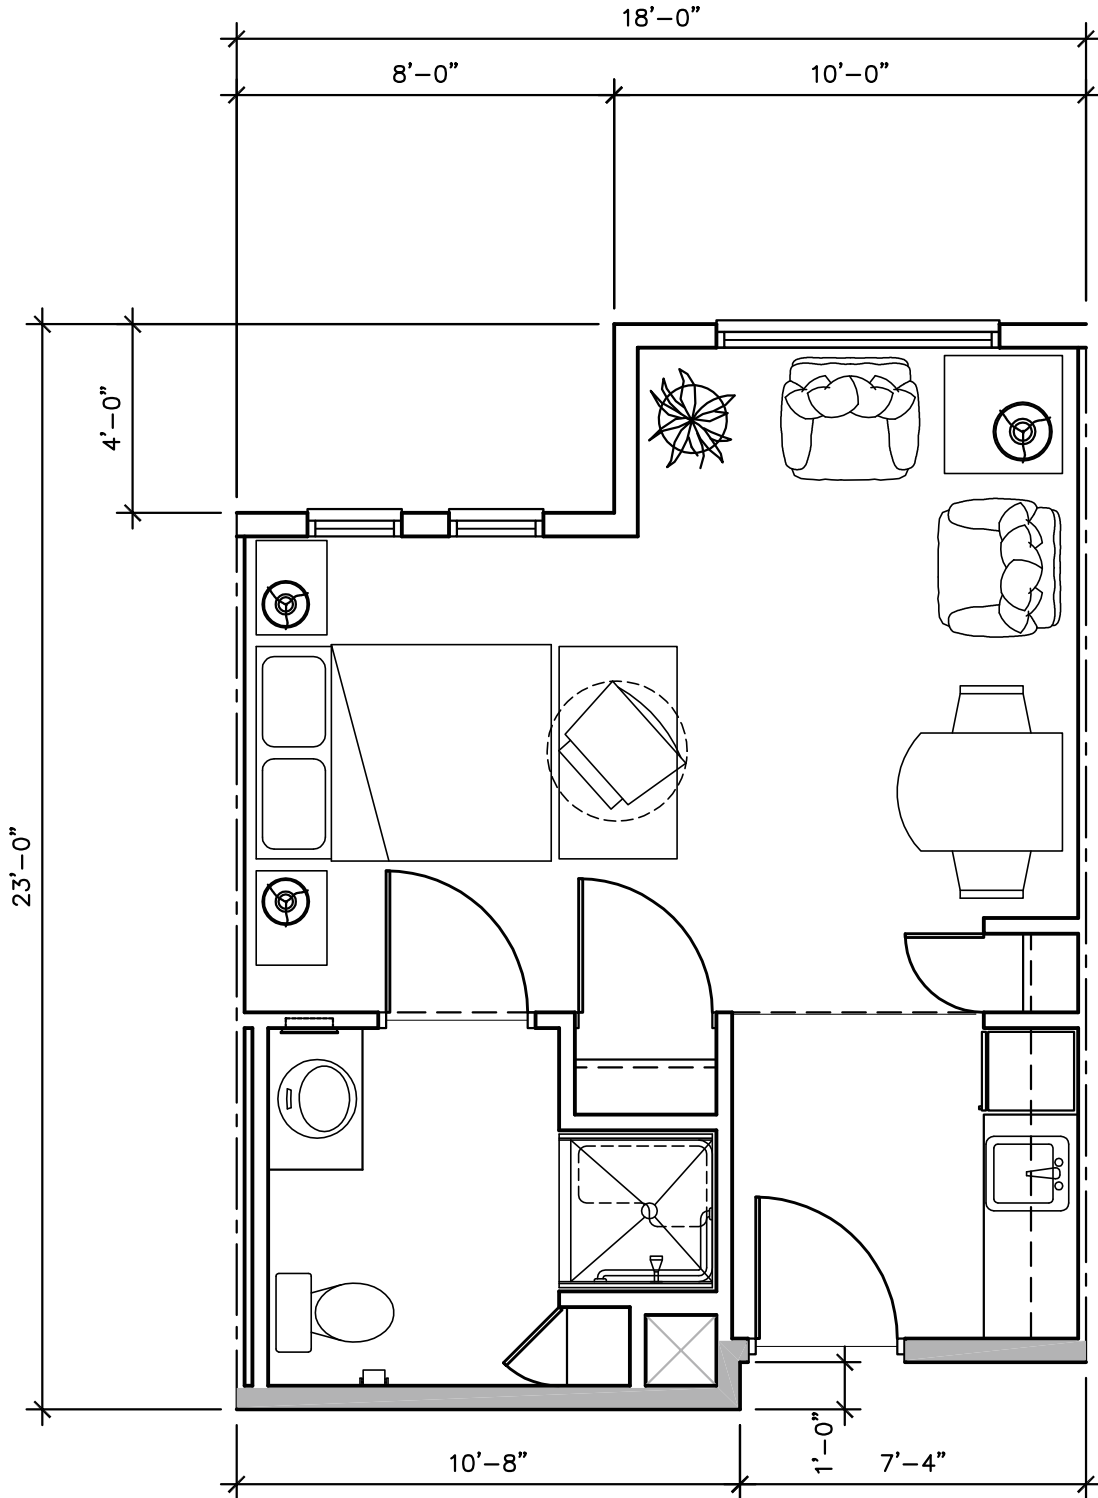

SOLTERRA
SENIOR LIVING

Unit A1 - Studio 375 Sq. Ft.