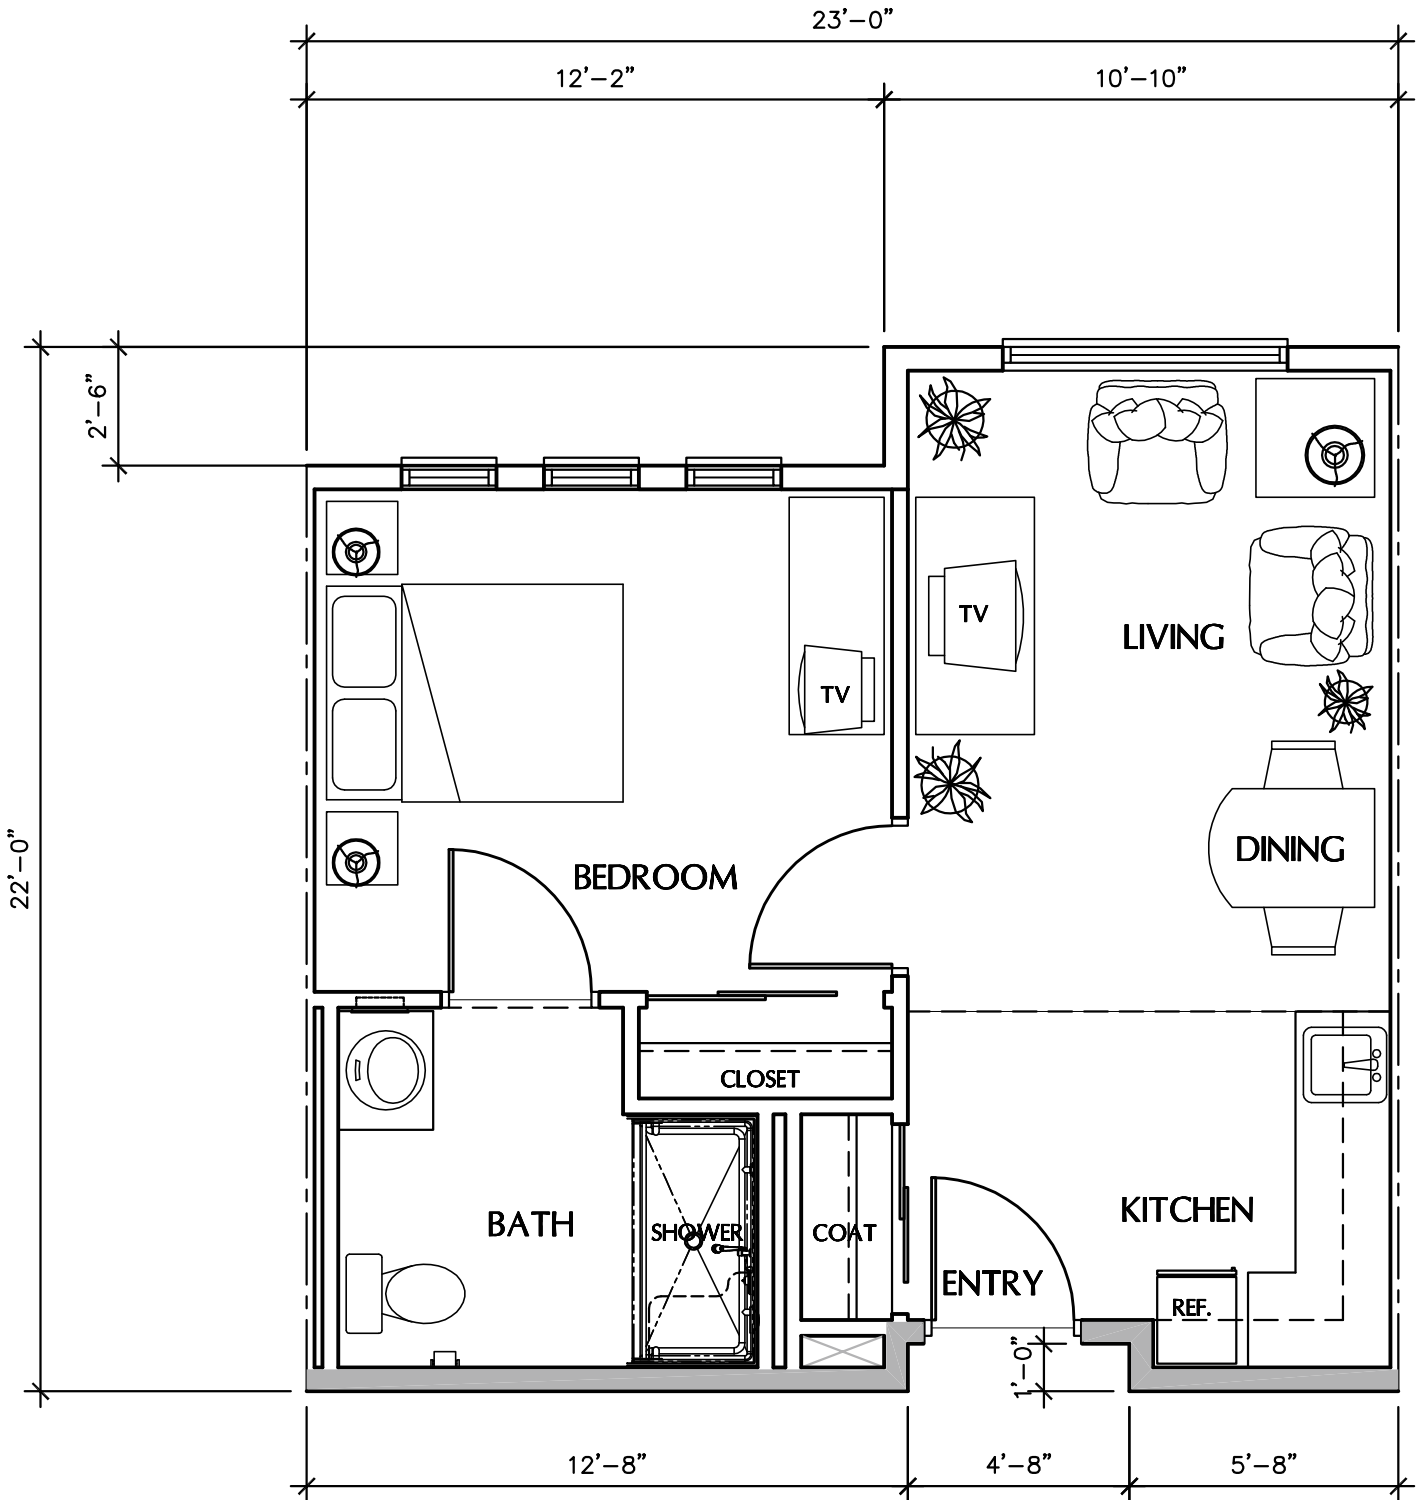

SOLTERRA

 SENIOR LIVING

Unit A2 - One Bedroom 471 Sq. Ft.