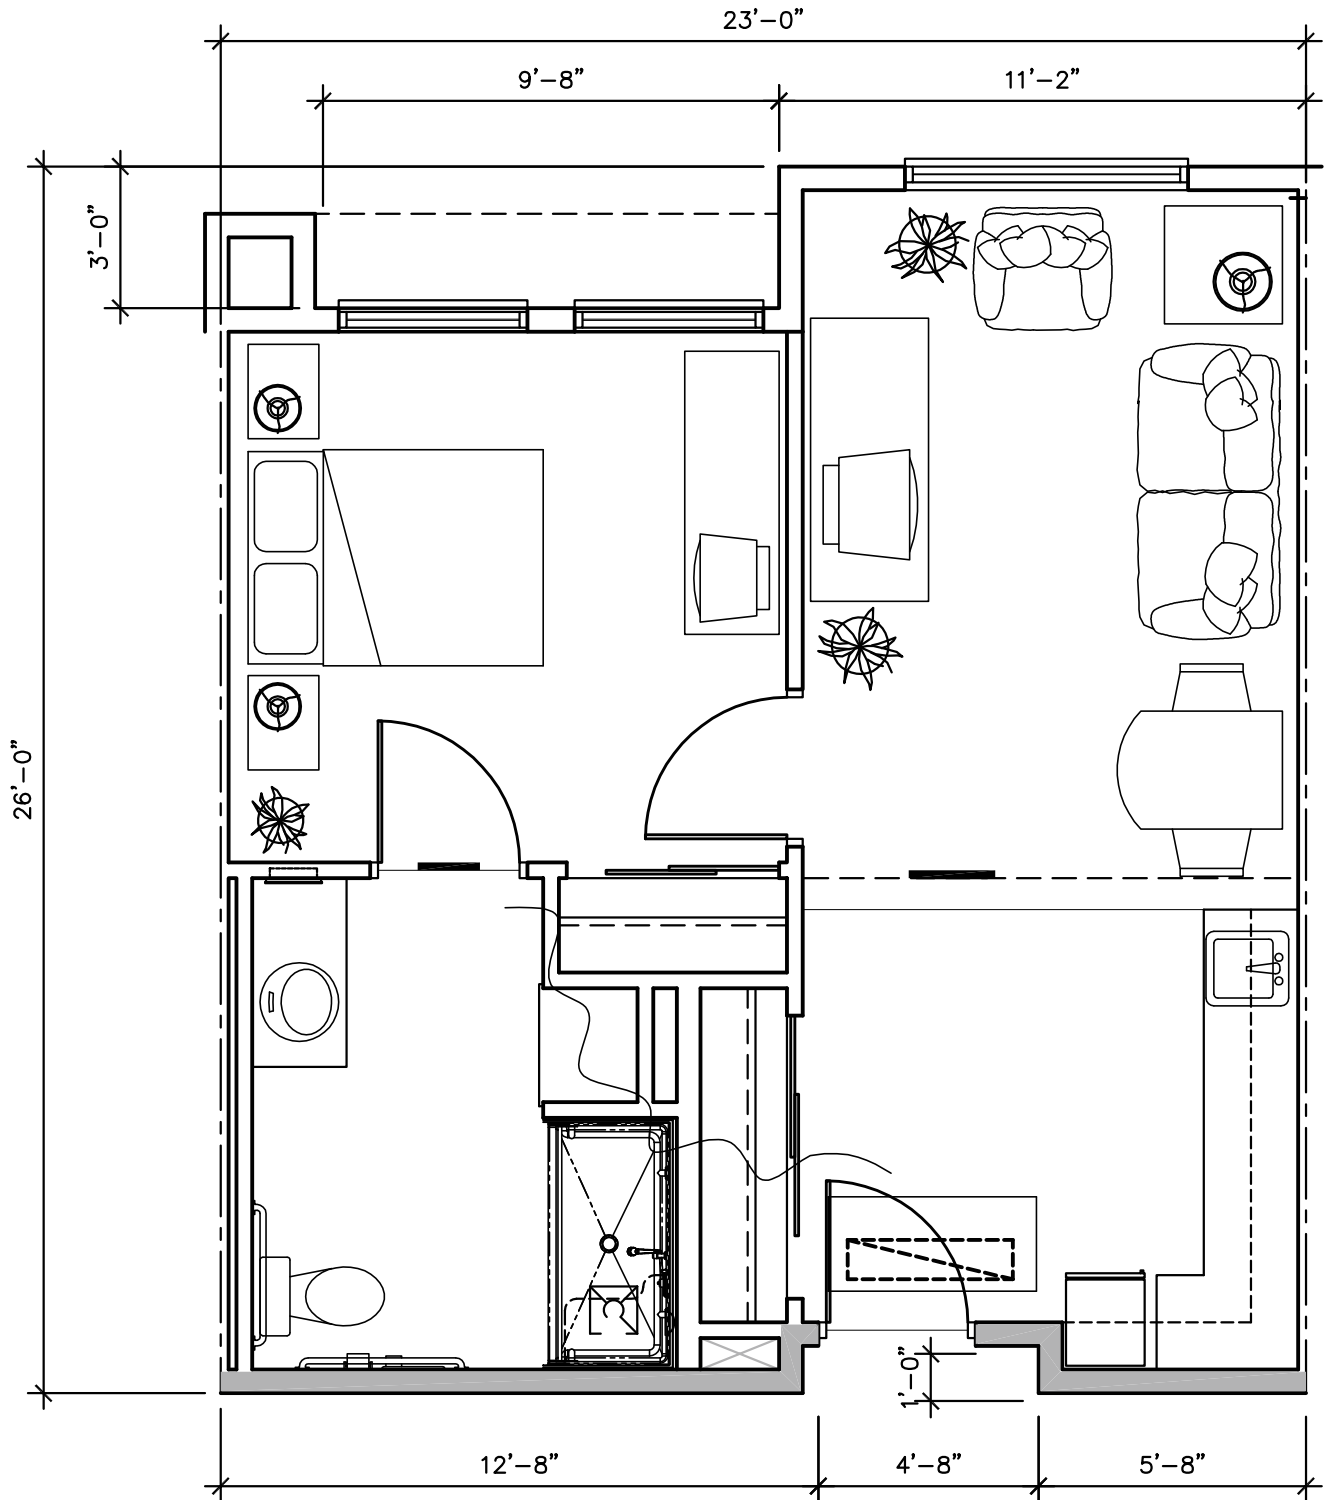

SOLTERRA
SENIOR LIVING

Unit A3 - One Bedroom 556 Sq. Ft.