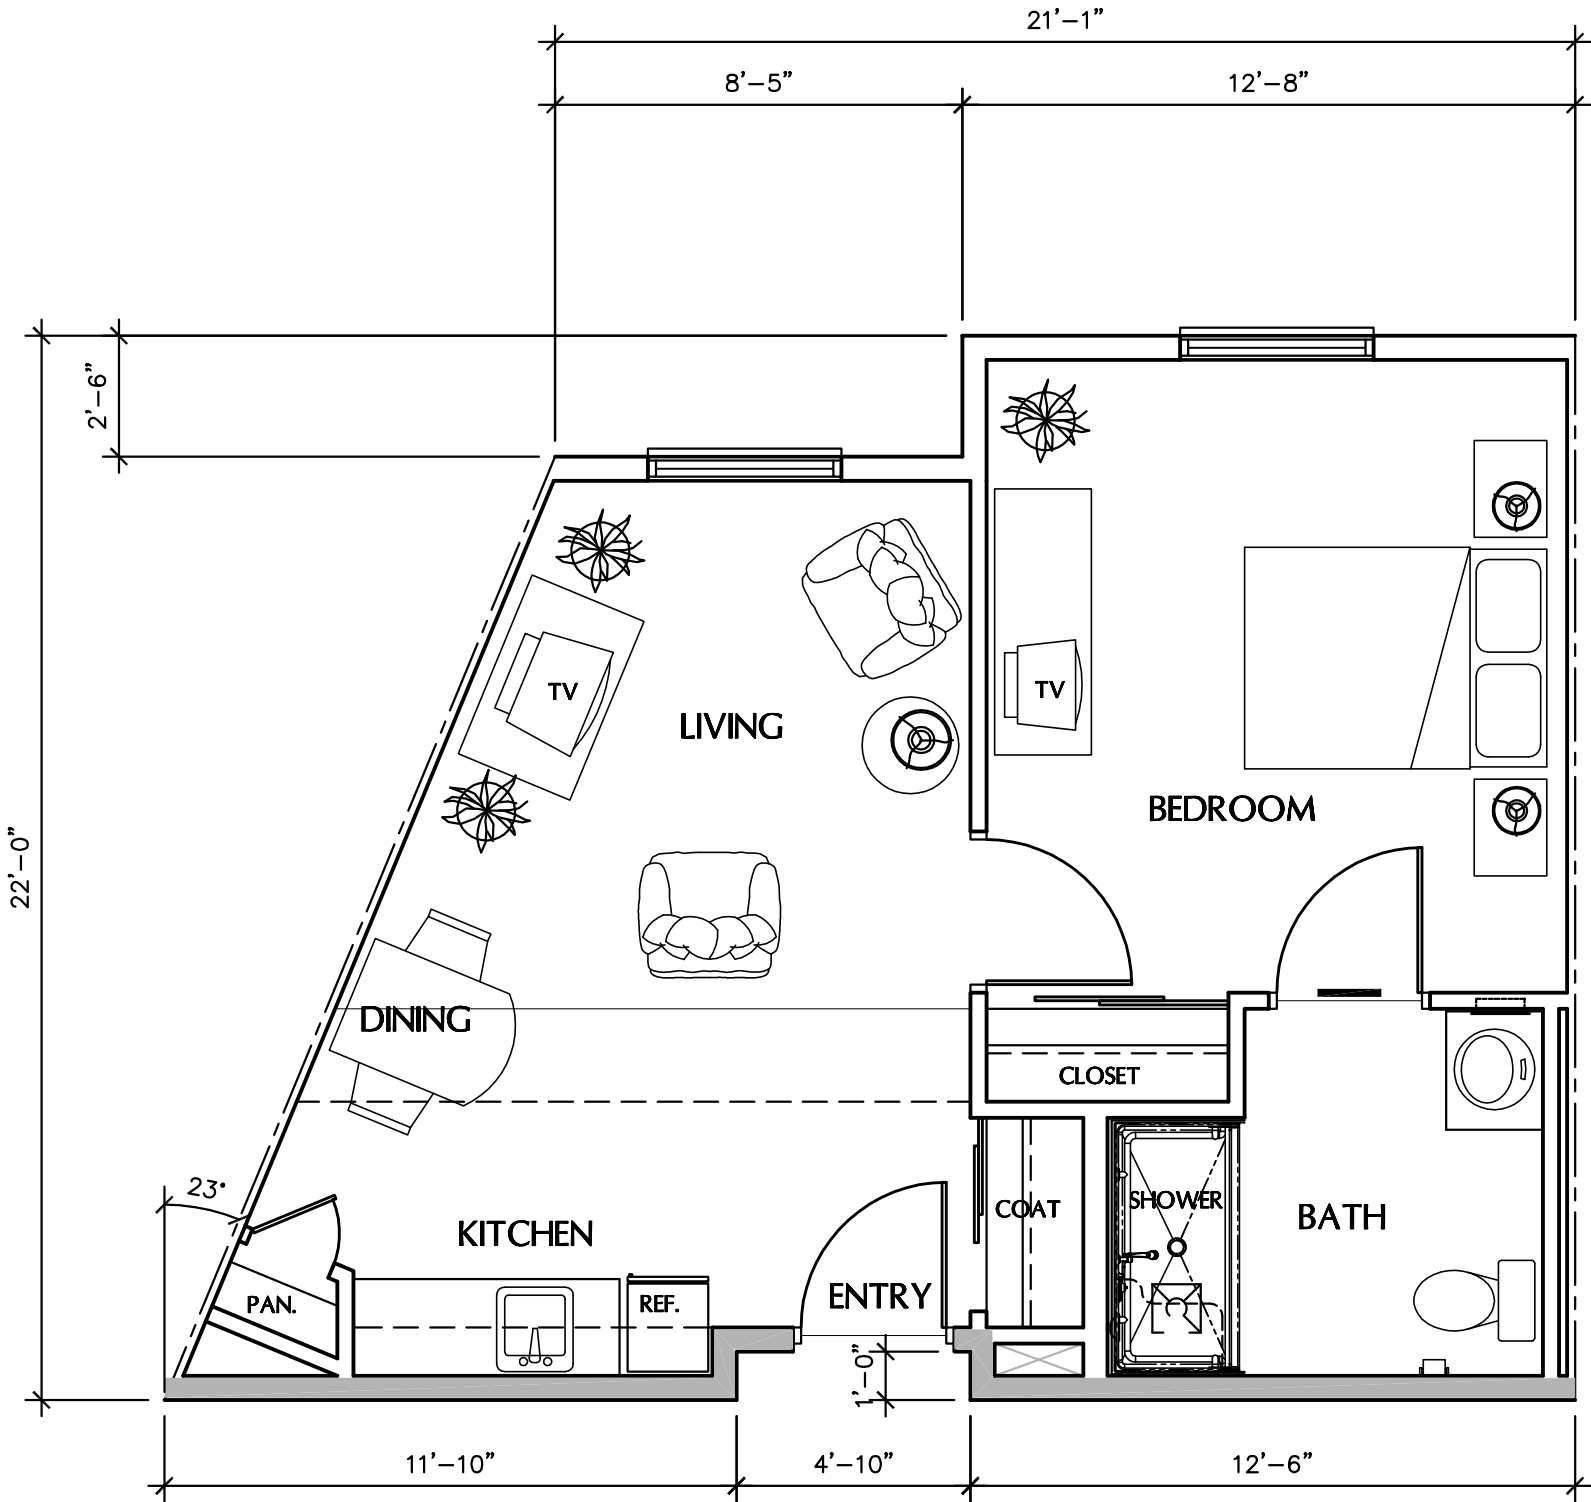

**SOLTERRA**  
SENIOR LIVING

**Unit A4 - One Bedroom 517 Sq. Ft.**