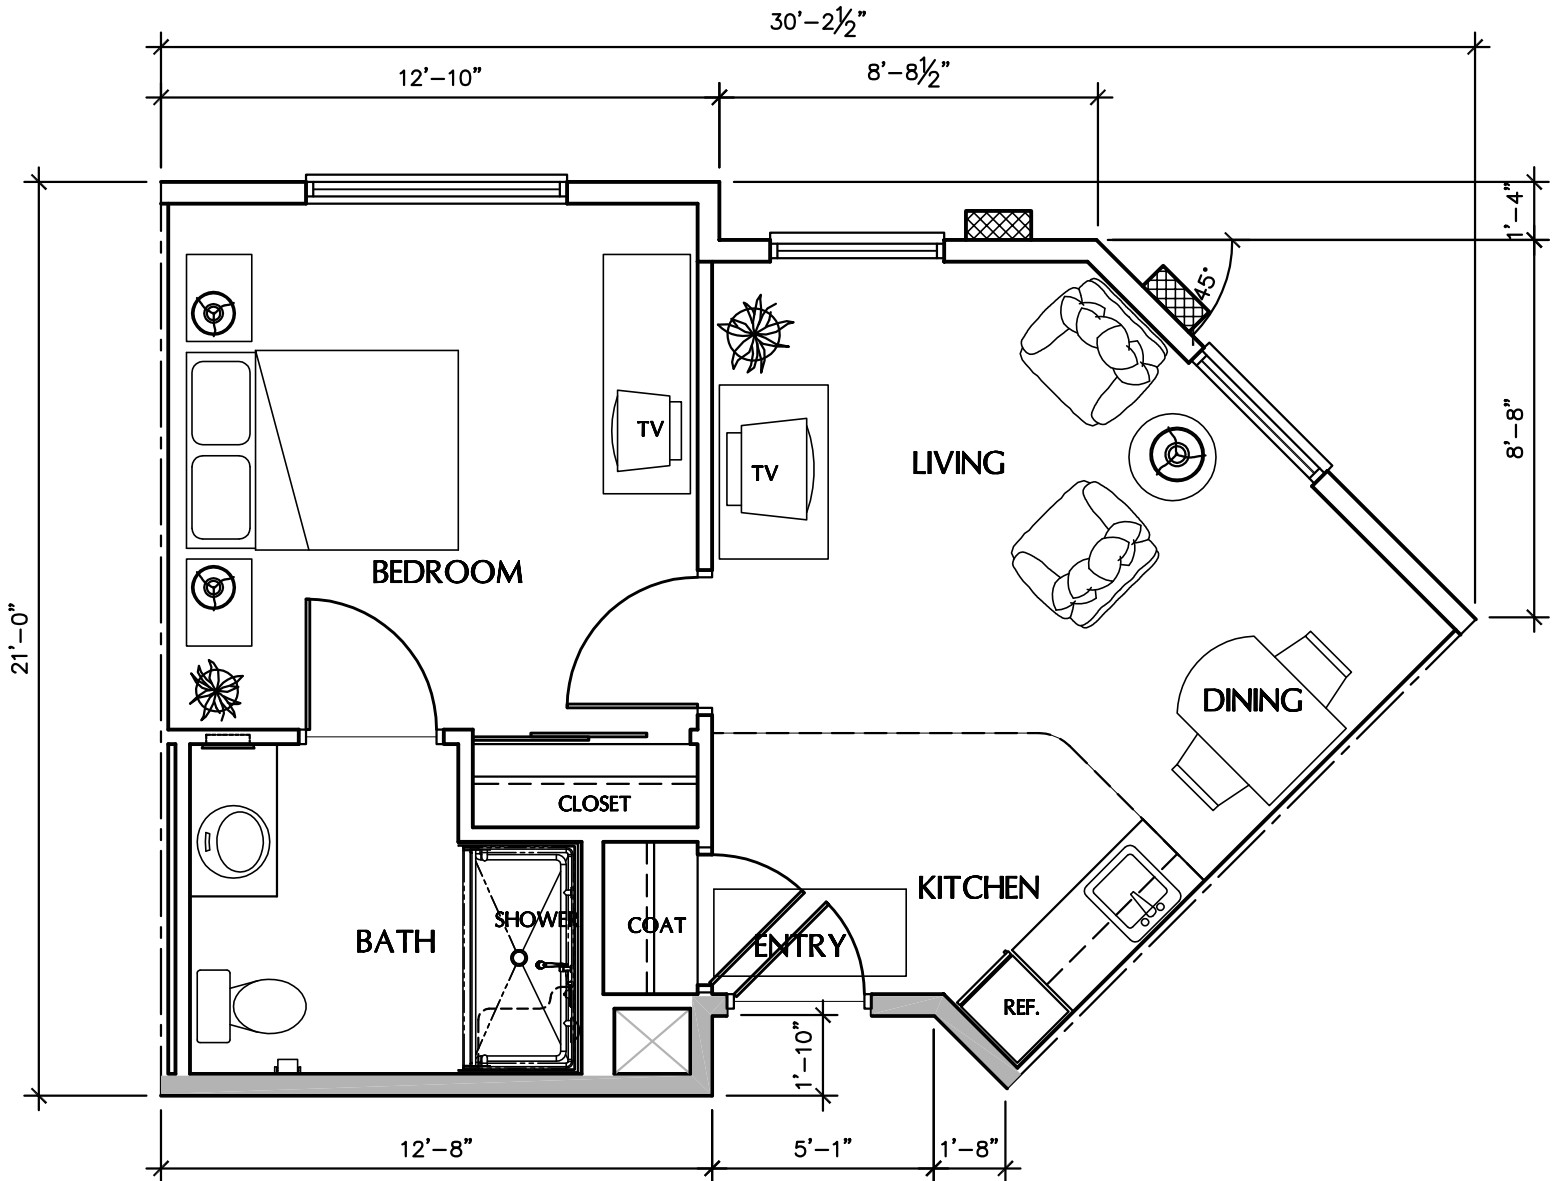

SOL TERRA

 SENIOR LIVING

Unit A5 - One Bedroom 502 Sq. Ft.