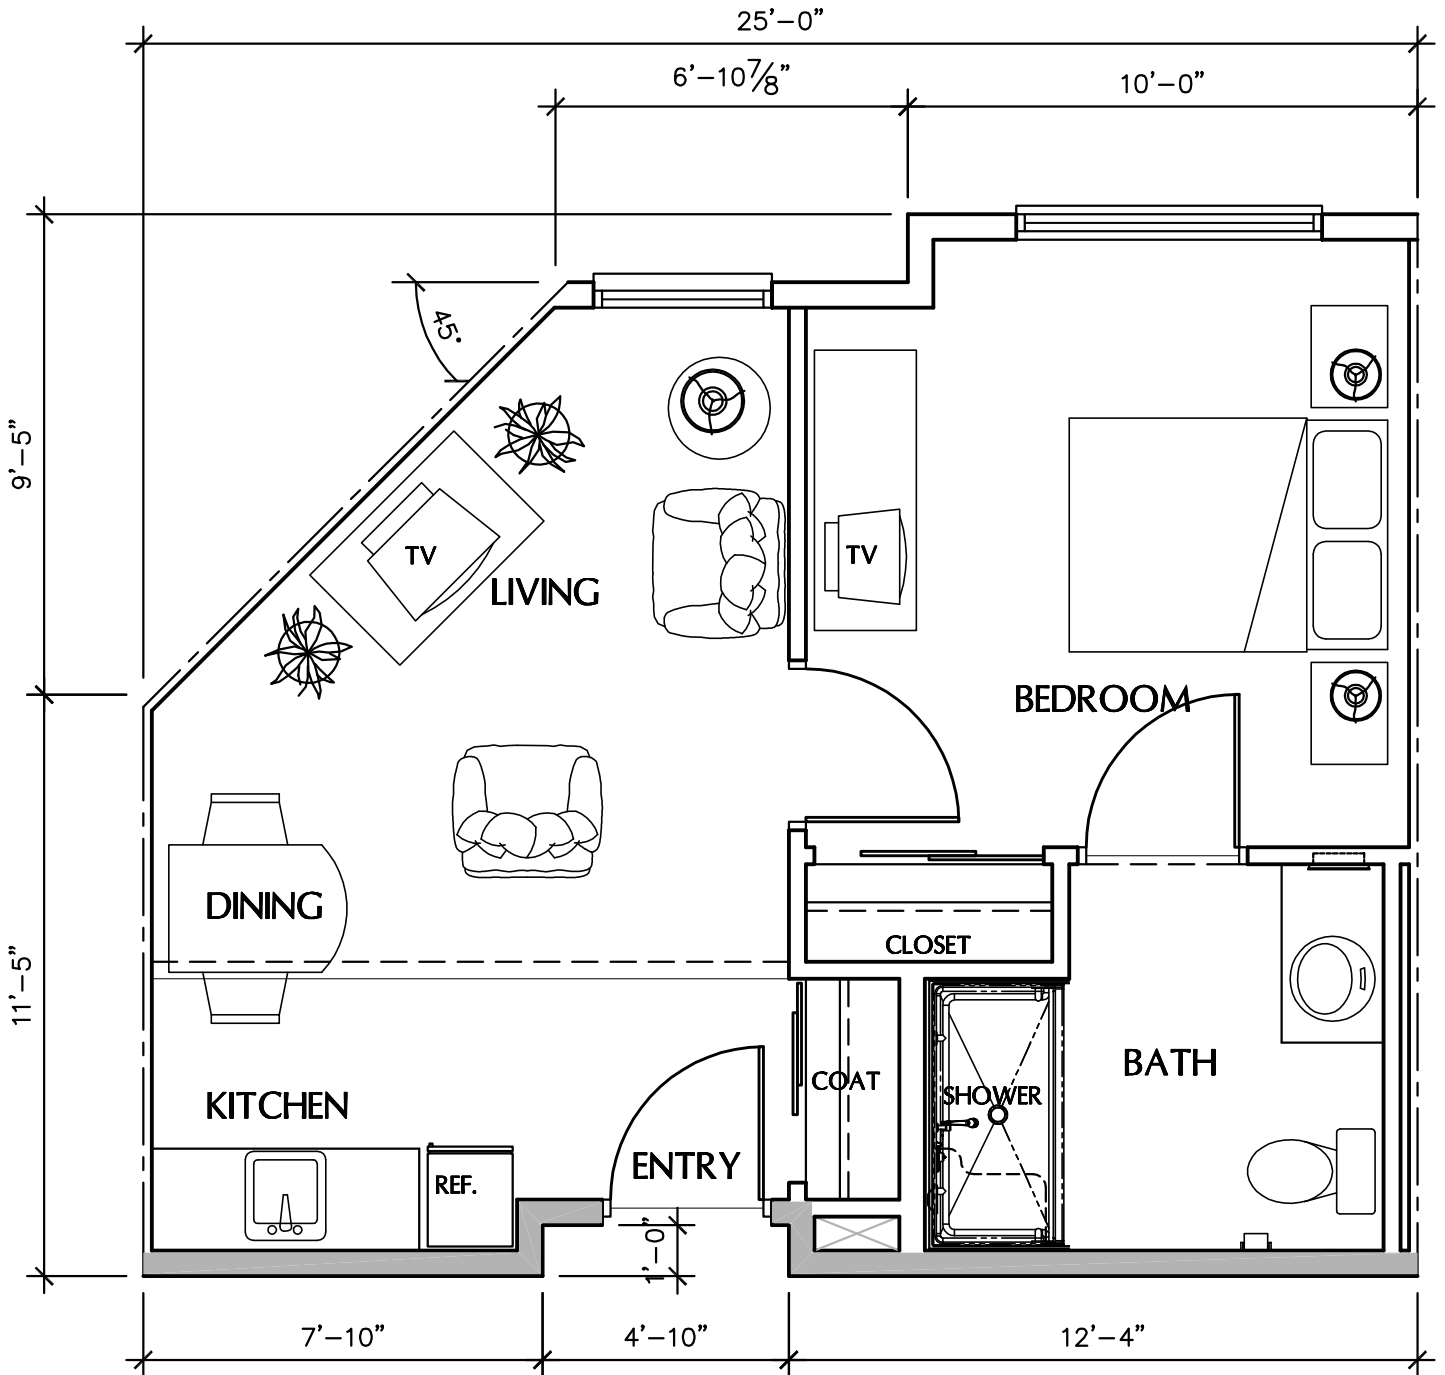

**SOLTERRA**
SENIOR LIVING

Unit A6 - One Bedroom 463 Sq. Ft.