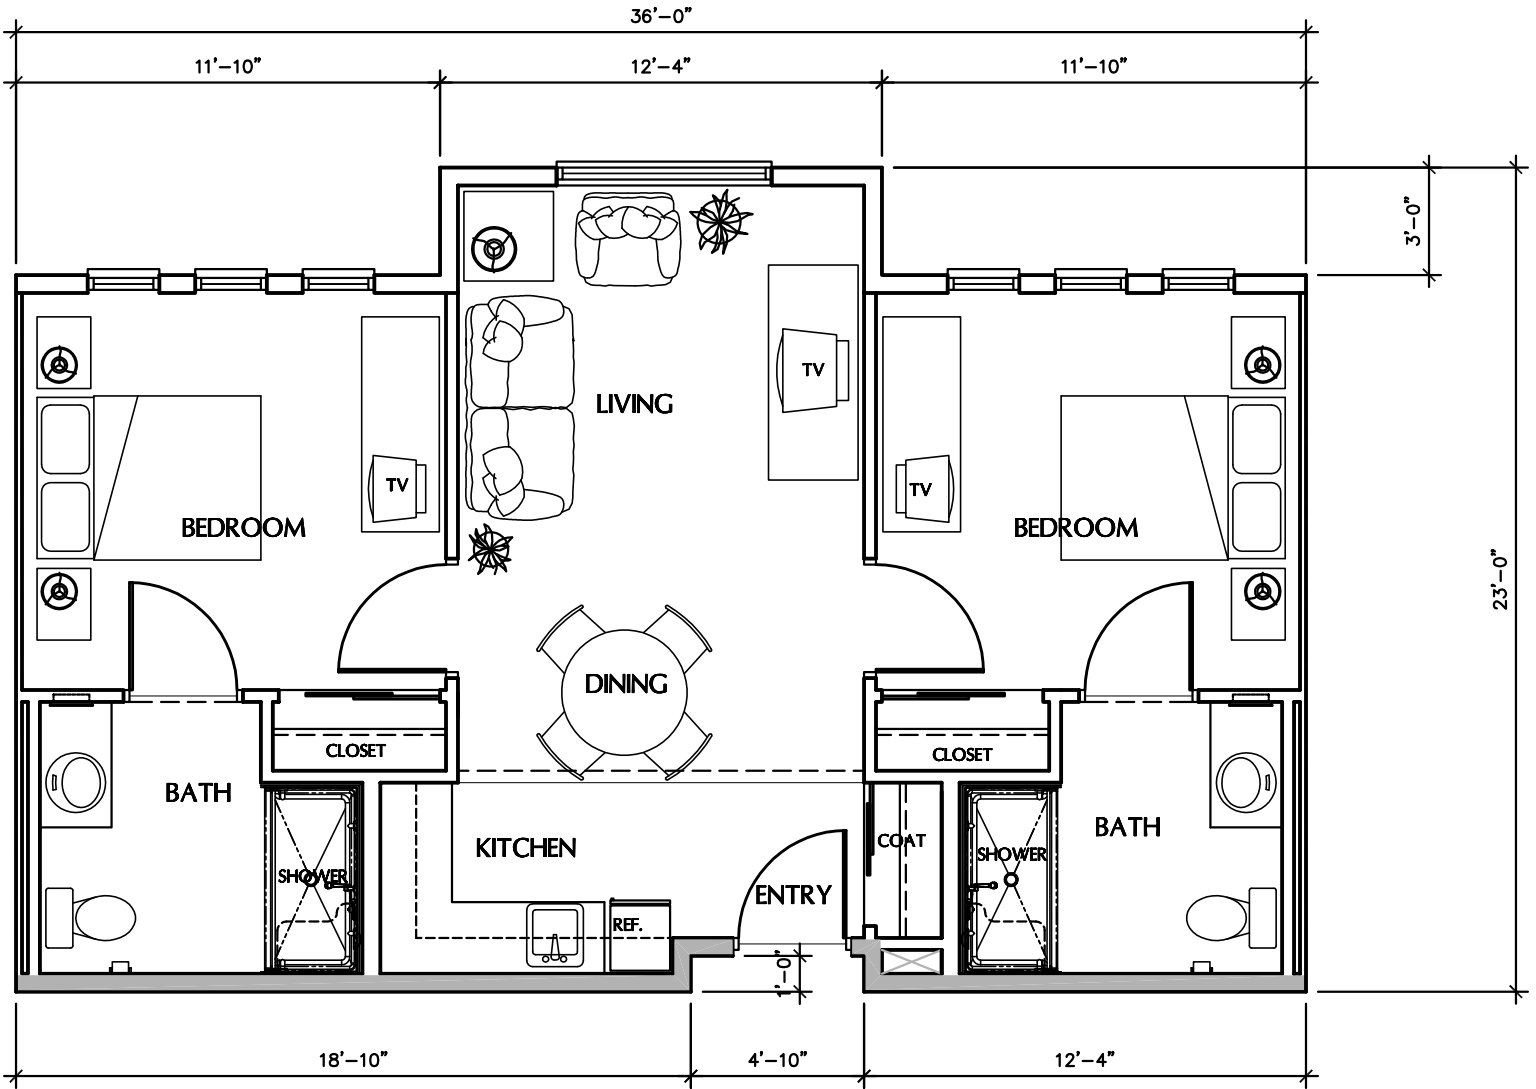

SOLTERRA
SENIOR LIVING

Unit A7 - Two Bedroom 752 Sq. Ft.